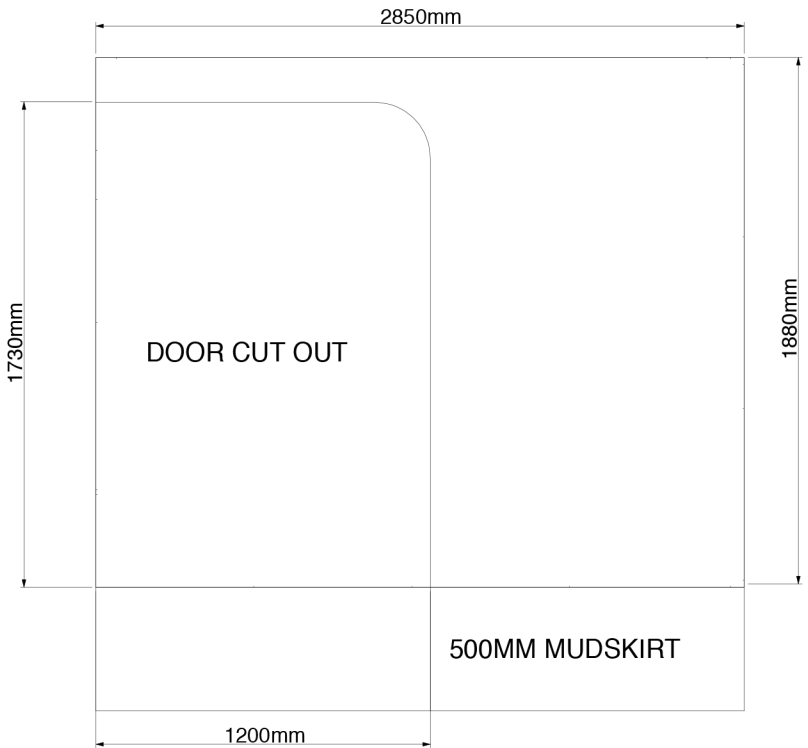

HOWLING MOON 2.5M 270° SWINGAWN PANELS

2.5M SWING AWN DOOR WALL

2.5M SWING AWN WINDOW WALL