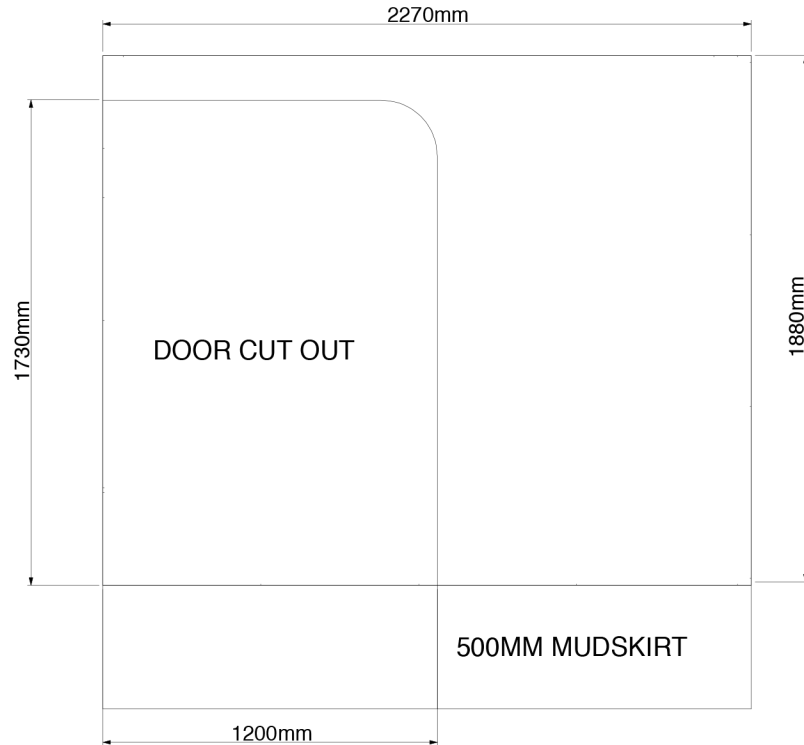

# HOWLING MOON 2M 270° SWINGAWN PANELS

## 2M SWING AWN DOOR WALL

## 2M SWING AWN WINDOW WALL